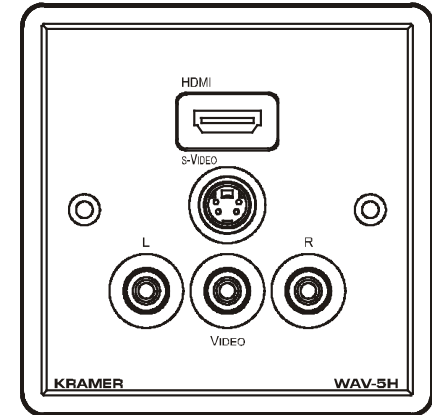

Destination: England and Europe