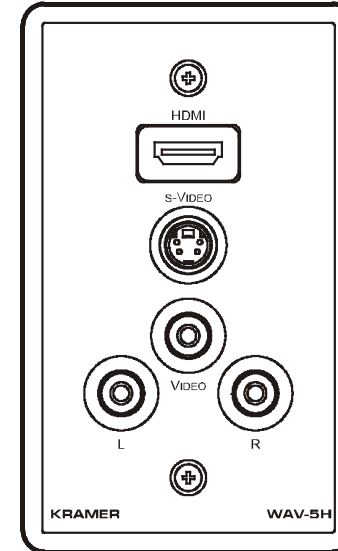

Destination: United States