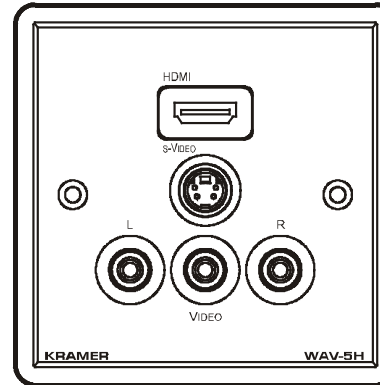

Congratulations on purchasing your Kramer Wall Plate / Wall Plate Insert!

Note, that the Kramer WAV-5H is identical to the WAV-5HDMI; just the name has changed replacing the suffix “HDMI” by “H” (according to the HDMI Guideline).

The **WAV-5H** is a one gang wall plate insert with a pass-through female connector for HDMI at the front and a cable and female HDMI connector at the rear.

In addition, the **WAV-5H** has a pass through connector for:

- s-Video on a 4-pin connector
- Video (composite or SDI) on a yellow RCA connector
- Unbalanced stereo audio on RCA connectors (white for L and red for R)

The **WAV-5H** is available in three versions: one for Belgium and Germany, one for England and Europe (except Belgium and Germany), and one for the United States.

Destination: Belgium and Germany