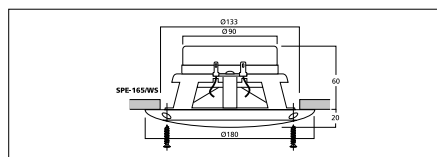

### SPE-254/WS

Order No. 0105510

**Pair of weatherproof PA ceiling speakers, heat-resistant up to 100 °C.**

For applications in saunas and swimming pool areas.

Model	SPE-284/WS	SPE-264/WS	SPE-254/WS
Frequency range	45-20,000 Hz	60-20,000 Hz	65-20,000 Hz
Power rating (RMS)	50 W	45 W	40 W
Peak music power output (MAX)	100 W	90 W	80 W
Sensitivity	89 dB/W/m	88 dB/W/m	87 dB/W/m
Mounting cutout	Ø 220 mm	Ø 190 mm	Ø 170 mm
Dimensions	Ø 250 mm x 96 mm	Ø 226 mm x 100 mm	Ø 206 mm x 82 mm
Weight	0.95 kg	0.9 kg	0.86 kg

Model	SPE-165/WS	SPE-130/WS
Frequency range	80-10,000 Hz	80-10,000 Hz
Power rating (RMS)	25 W	20 W
Peak music power output (MAX)	50 W	40 W
Sensitivity	87 dB/W/m	85 dB/W/m
Mounting cutout	Ø 130 mm	Ø 110 mm
Dimensions	Ø 180 mm x 80 mm	Ø 150 mm x 66 mm
Weight	800 g	500 g