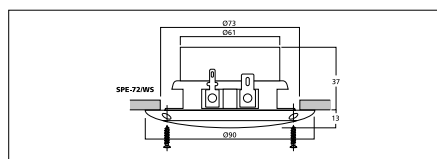

SPE-72/WS

Order No. 0162310

Weatherproof flush-mount full range speaker with dual cone, 20 W, 4 Ω

- Weatherproof speaker of compact size and a high power capability with a wide bandwidth and particularly brilliant reproduction due to a twin cone
- High-quality one-piece white plastic basket with magnetic sleeve
- Polypropylene cone and mica dual cone
- Rubber surround, supplied with matching plastic grille (to be glued in)
- Also suitable for PA applications in a damp environment and outdoors

Model	SPE-72/WS
Frequency range	100-20,000 Hz
Resonant frequency (fs)	100 Hz
Power rating (RMS)	20 W
Peak music power output (MAX)	40 W
Sensitivity	86 dB/W/m
Mounting cutout	Ø 73 mm
Dimensions	Ø 90 mm x 50 mm
Weight	230 g