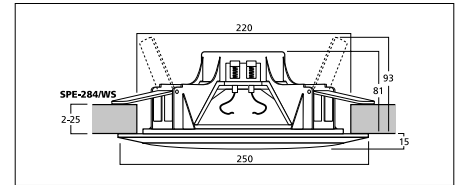

### SPE-254/WS

Order No. 0105510

**Pair of weatherproof PA ceiling speakers, heat-resistant up to 100 °C.**

For applications in saunas and swimming pool areas.

Model	SPE-284/WS	SPE-264/WS	SPE-254/WS
Frequency range	45-20,000 Hz	60-20,000 Hz	65-20,000 Hz
Power rating (RMS)	50 W	45 W	40 W
Peak music power output (MAX)	100 W	90 W	80 W
Sensitivity	89 dB/W/m	88 dB/W/m	87 dB/W/m
Mounting cutout	Ø 220 mm	Ø 190 mm	Ø 170 mm
Dimensions	Ø 250 mm x 96 mm	Ø 226 mm x 100 mm	Ø 206 mm x 82 mm
Weight	0.95 kg	0.9 kg	0.86 kg

Model	SPE-165/WS	SPE-130/WS
Frequency range	80-10,000 Hz	80-10,000 Hz
Power rating (RMS)	25 W	20 W
Peak music power output (MAX)	50 W	40 W
Sensitivity	87 dB/W/m	85 dB/W/m
Mounting cutout	Ø 130 mm	Ø 110 mm
Dimensions	Ø 180 mm x 80 mm	Ø 150 mm x 66 mm
Weight	800 g	500 g