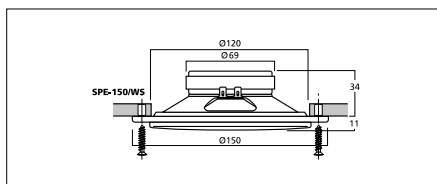

Speakers

Wall and Ceiling Speakers

SPE-150/WS

Order No. 0101620

SPE-158/WS

Order No. 0103150

Flush-mount full range speakers, 15 W

- Dual cone
- Slimline design with fixed metal grille

Model	SPE-150/WS	SPE-158/WS
Frequency range	100-12,000 Hz	100-12,000 Hz
Power rating (RMS)	15 W	15 W
Peak music power output (MAX)	30 W	30 W
Sensitivity	89 dB/W/m	88 dB/W/m
Mounting cutout	Ø 120 mm	Ø 120 mm
Dimensions	Ø 153 mm x 45 mm	Ø 153 mm x 45 mm
Weight	500 g	500 g

SPE-140/WS

Order No. 0104470

Flush-mount speaker, 10 W

- Dual cone for a full range reproduction
- Slimline design
- Fixed metal grille
- Suitable for indoor announcements and background music

Model	SPE-140/WS
Frequency range	120-12,000 Hz
Power rating (RMS)	10 W
Peak music power output (MAX)	20 W
Sensitivity	87 dB/W/m
Mounting cutout	Ø 110 mm
Dimensions	Ø 140 mm x 40 mm
Weight	311 g

Model	SPE-82/CR	SPE-82/WS
Frequency range	130-20,000 Hz	130-20,000 Hz
Power rating (RMS)	6 W	6 W
Peak music power output (MAX)	12 W	12 W
Sensitivity	87 dB/W/m	87 dB/W/m
Mounting cutout	Ø 96 mm	Ø 96 mm
Dimensions	Ø 100 mm x 57 mm	Ø 100 mm x 57 mm
Weight	340 g	340 g