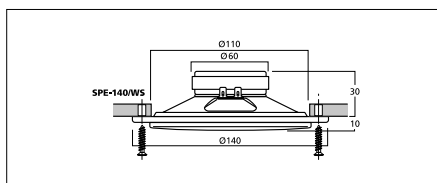

Model	SPE-150/WS	SPE-158/WS
Frequency range	100-12,000 Hz	100-12,000 Hz
Power rating (RMS)	15 W	15 W
Peak music power output (MAX)	30 W	30 W
Sensitivity	89 dB/W/m	88 dB/W/m
Mounting cutout	Ø 120 mm	Ø 120 mm
Dimensions	Ø 153 mm x 45 mm	Ø 153 mm x 45 mm
Weight	500 g	500 g

SPE-140/WS

Order No. 0104470

Flush-mount speaker, 10 W

- Dual cone for a full range reproduction
- Slimline design
- Fixed metal grille
- Suitable for indoor announcements and background music

Model	SPE-140/WS
Frequency range	120-12,000 Hz
Power rating (RMS)	10 W
Peak music power output (MAX)	20 W
Sensitivity	87 dB/W/m
Mounting cutout	Ø 110 mm
Dimensions	Ø 140 mm x 40 mm
Weight	311 g

Model	SPE-82/CR	SPE-82/WS
Frequency range	130-20,000 Hz	130-20,000 Hz
Power rating (RMS)	6 W	6 W
Peak music power output (MAX)	12 W	12 W
Sensitivity	87 dB/W/m	87 dB/W/m
Mounting cutout	Ø 96 mm	Ø 96 mm
Dimensions	Ø 100 mm x 57 mm	Ø 100 mm x 57 mm
Weight	340 g	340 g