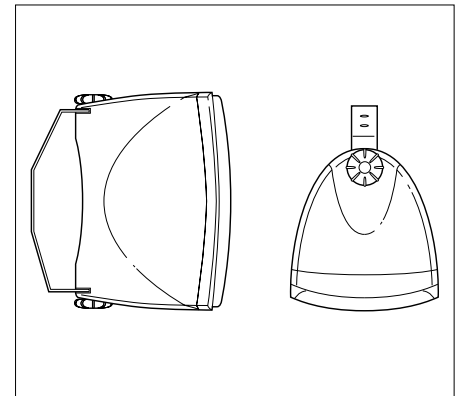

Model	MKS-8PRO
Total power rating	180 W
Power rating (RMS)	100 W
Frequency range	40-21,000 Hz
Sensitivity	91 dB/W/m
Dimensions	265 x 374 x 285 mm
Weight	5.7 kg
Inputs	speaker screw terminal

MKS-88/SW

Order No. 0131150

MKS-88/WS

Order No. 0131160

MKS-64/SW

Order No. 0131130

MKS-64/WS

Order No. 0131140

MKS-34/SW

Order No. 0131110

MKS-34/WS

Order No. 0131120

Pairs of 2-way speaker systems

- MKS-88... in 8 Ω, MKS-64... and MKS-34... in 4 Ω
- Dome tweeter
- Excellent sound quality
- Black (SW) or white (WS) plastic cabinet
- Pivoting mounting bracket
- Bevelled shape of cabinets also allows mounting in corners