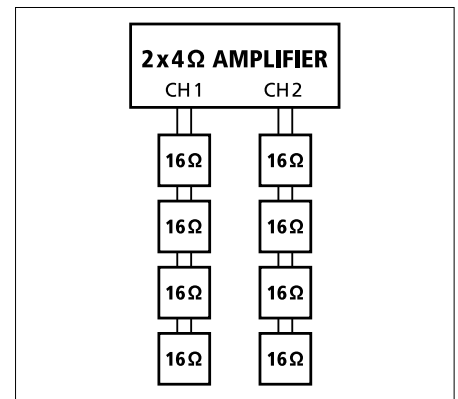

Model	PAB-416/SW	PAB-416/WS
Total power rating	30 W	30 W
Power rating (RMS)	20 W	20 W
Frequency range	80-22,000 Hz	80-22,000 Hz
Sensitivity	87 dB/W/m	87 dB/W/m
Dimensions	150 x 240 x 140 mm	150 x 240 x 140 mm
Weight	1.8 kg	1.8 kg
Inputs	speaker screw terminal	speaker screw terminal